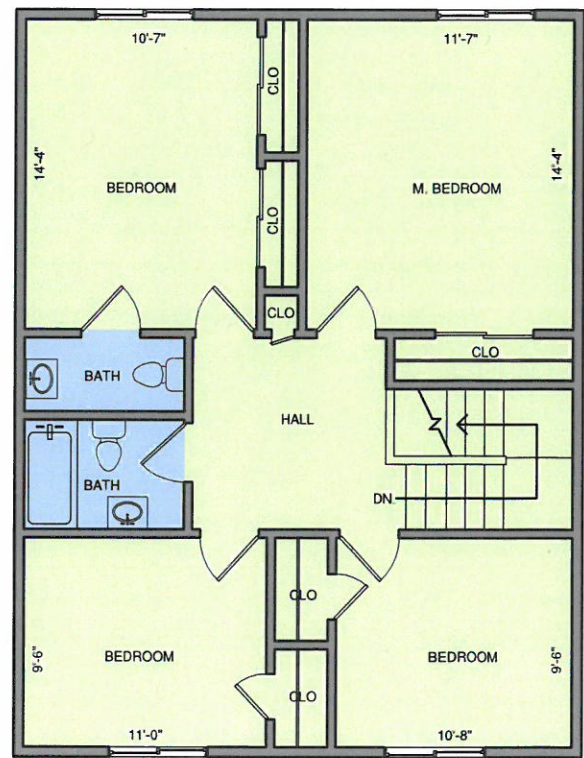

425 Mill Creek Drive | North Kingstown, RI 02852 | (401) 295-0900

LOWER LEVEL

UPPER LEVEL

**THE PIER** | CLASSIC

4 BEDROOMS | 1 FULL AND 2 HALF BATHROOMS  
TOWNHOUSE  
1,450 SQUARE FEET