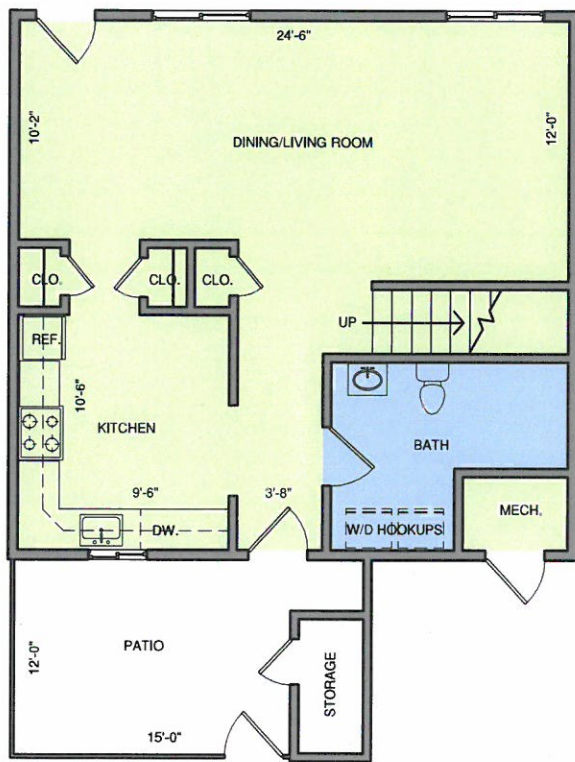

425 Mill Creek Drive | North Kingstown, RI 02852 | (401) 295-0900

LOWER LEVEL

UPPER LEVEL

**THE PIER** | CLASSIC

4 BEDROOMS | 1 FULL AND 2 HALF BATHROOMS  
TOWNHOUSE  
1,450 SQUARE FEET