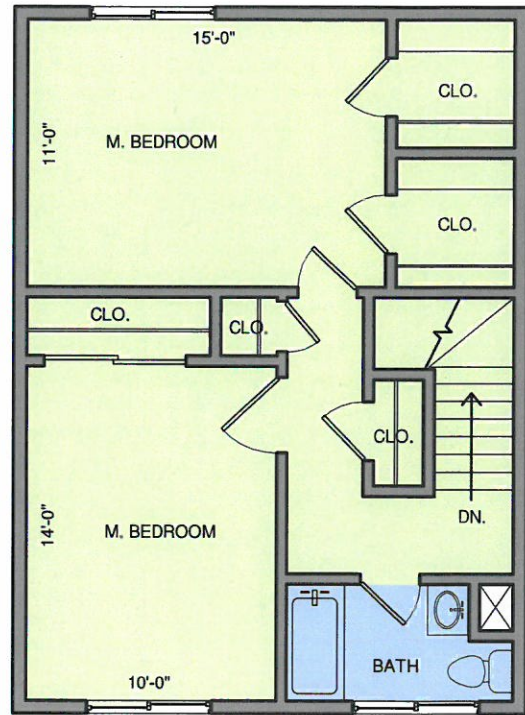

425 Mill Creek Drive | North Kingstown, RI 02852 | (401) 295-0900

POINT JUDITH | CLASSIC

2 BEDROOMS | 1.5 BATHROOMS
TOWNHOUSE
1,000 SQUARE FEET