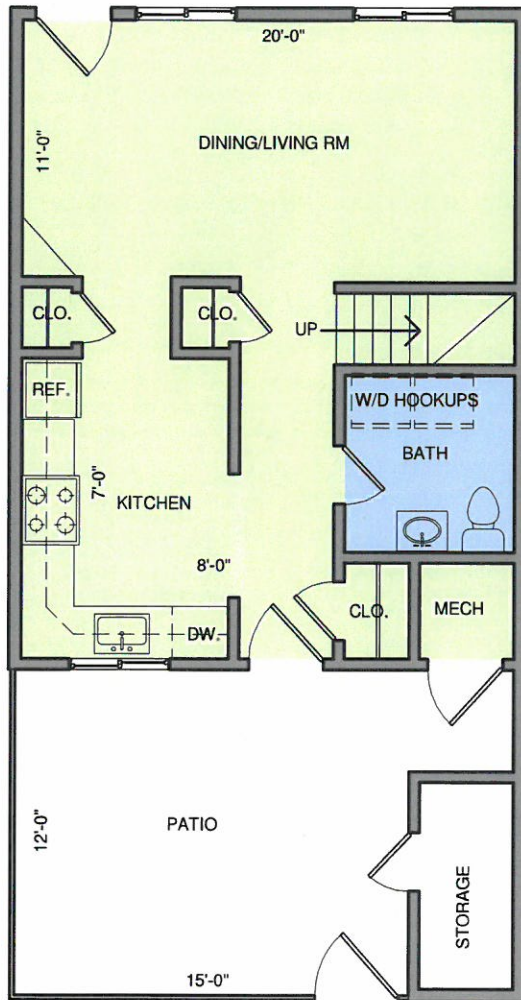

425 Mill Creek Drive | North Kingstown, RI 02852 | (401) 295-0900

POINT JUDITH | CLASSIC

2 BEDROOMS | 1.5 BATHROOMS
TOWNHOUSE
1,000 SQUARE FEET